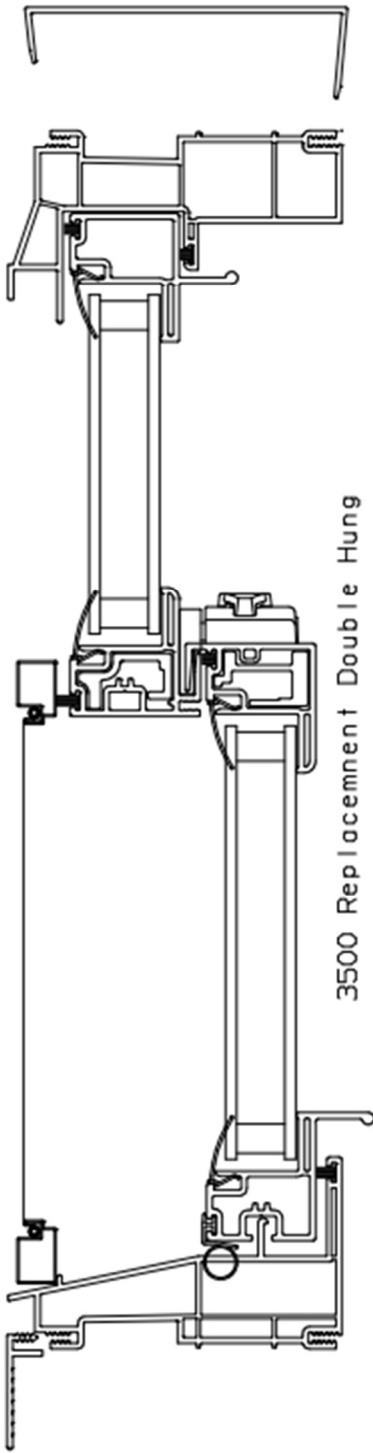

3500 Double Hung

3500 Replacement Double Hung