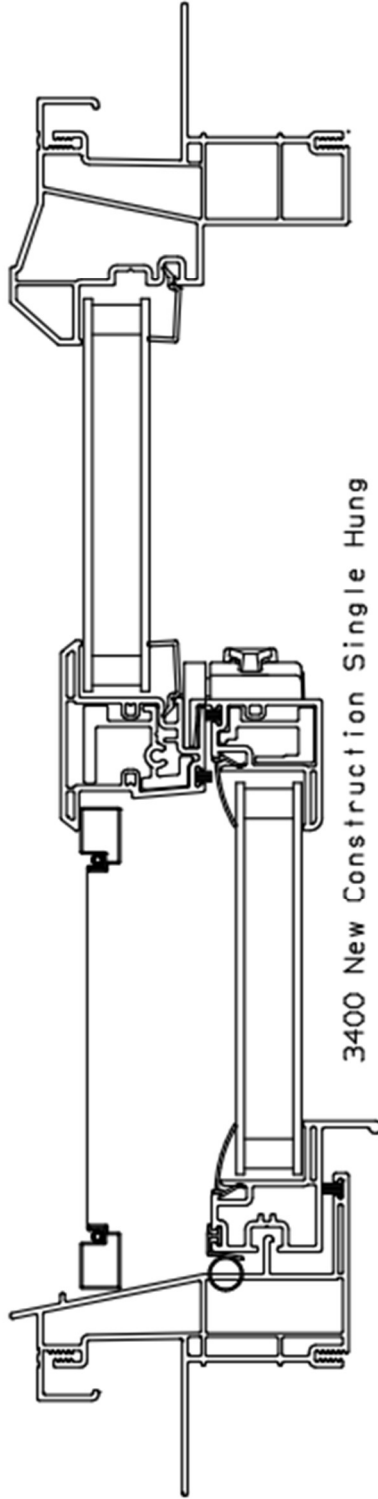

Moss Supply 3000 Series Product Line featuring both Replacement and New Construction Products.

Product Literature Includes Single Hung, Double Hung, Horizontal Slider, Picture Window, Casement and Awning Windows.

[www.mosssupply.com](http://www.mosssupply.com)

**moss**

**3300  
Replacement SH**

**3400 Single Hung**

[www.mosssupply.com](http://www.mosssupply.com)

3300 Replacement Single Hung

3400 New Construction Single Hung

3405 New Construction Single Hung no-J

**moss**

**3500 Double Hung**

**3600 Double Hung**

[www.mosssupply.com](http://www.mosssupply.com)

3500 Replacement Double Hung

3600 New Construction Double Hung

3605 New Construction Double Hung no-J

## Moss Supply Window Shapes and Configurations

*Quarter Circle*

*Half Circle*

*Segment*

*Single unit*

*Double mullied unit*

*Triple mullied unit*

*Horizontal Sliders*