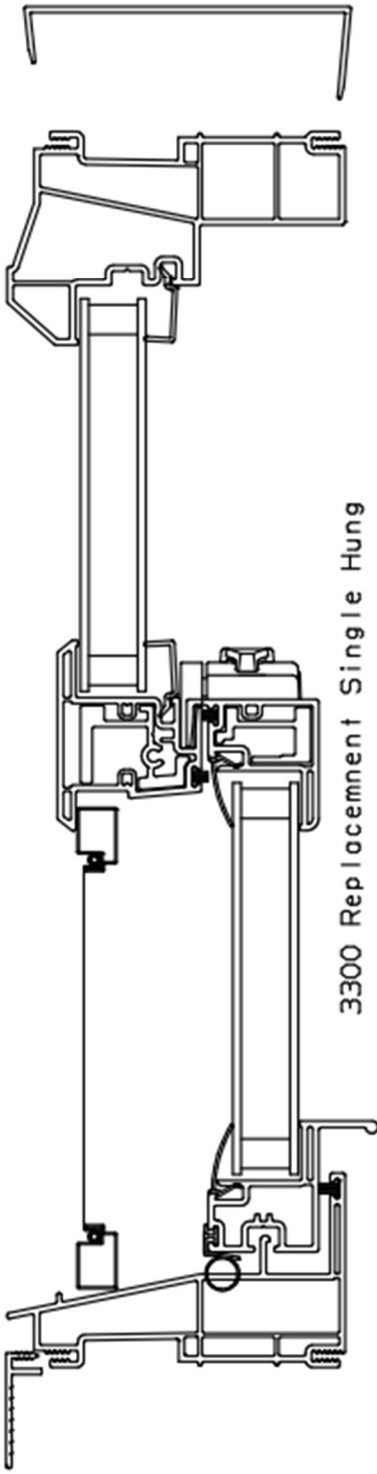

Moss Supply 3000 Series Product Line featuring both Replacement and New Construction Products.

Product Literature Includes Single Hung, Double Hung, Horizontal Slider, Picture Window, Casement and Awning Windows.

[www.mosssupply.com](http://www.mosssupply.com)

**moss**

**3300  
Replacement SH**

**3400 Single Hung**

[www.mosssupply.com](http://www.mosssupply.com)

3300 Replacement Single Hung

3400 New Construction Single Hung

3405 New Construction Single Hung no-J

**moss**

**3500 Double Hung**

**3600 Double Hung**

[www.mosssupply.com](http://www.mosssupply.com)

3500 Replacement Double Hung

3600 New Construction Double Hung

3605 New Construction Double Hung no-J

## Moss Supply Window Shapes and Configurations

*Quarter Circle*

*Half Circle*

*Segment*

*Single unit*

*Double mullied unit*

*Triple mullied unit*

*Horizontal Sliders*