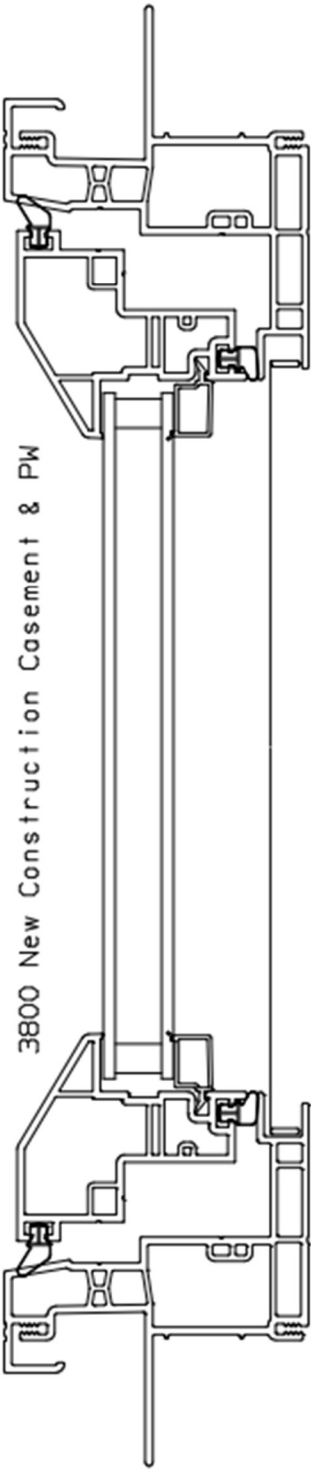

Moss Supply 3000 Series Product Line featuring both Replacement and New Construction Products.

Product Literature Includes Single Hung, Double Hung, Horizontal Slider, Picture Window, Casement and Awning Windows.

[www.mosssupply.com](http://www.mosssupply.com)

**moss**

**3300  
Replacement SH**

**3400 Single Hung**

[www.mosssupply.com](http://www.mosssupply.com)

3300 Replacement Single Hung

3400 New Construction Single Hung

3405 New Construction Single Hung no-J

**moss**

**3500 Double Hung**

**3600 Double Hung**

[www.mosssupply.com](http://www.mosssupply.com)

3500 Replacement Double Hung

3600 New Construction Double Hung

3605 New Construction Double Hung no-J

## **Moss Supply Standard Features and Options**

- 3 ¼” Replacement Frame Request 3300 SH, SL, PW, 3500 DH, SL, PW, 3700 SH, SL, CS, AW, PW.
- New Construction Frame Request 3400 SH, SL, PW, 3600 DH, SL, PW 3800 SH, SL, CS, AW, PW.
- No J-Channel N/C Frame Request 3405 SH, SL, PW, 3605 DH, SL, PW, 3805 SH, SL, CS, AW, PW.
- Maintenance-free vinyl extrusions with High-Performance Glass Option.
- Fully Welded Sash and Frame with weather-stripping for improved air infiltration values.
- SH and HS have Interlocking Meeting and Lock Rail for improved security.
- DH and DS have Interlocking Keeper and Lock Rail for improved security.
- Standard Phantom Casement Operator from Radisson (no lock handle).
- Flex Screen Standard all Casements and Awning windows.
- Available solid colors include White, Beige, and Clay.
- Exterior colors are available and include Black and Bronze Exterior with White Interior. Additional color options are available.
- Grid Options (GBG) between glass: 7/8” Flat and 18mm profile
- 1” SDL (Simulated Divided Lite) over 7/8” GBG
- Aluminum Roll Form screens with Fiberglass Mesh, SH, DH, and SL.
- WOCD (Window Operating Control Device) Latches to meet ASTM F2090-10 available Single Hung, Double Hung, Double Slider, Casement, and Awning.