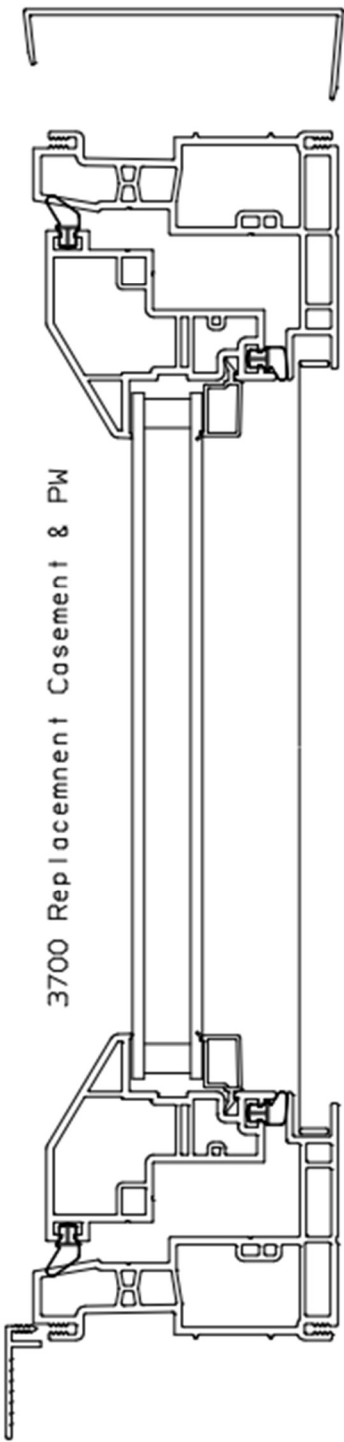

Moss Supply 3000 Series Product Line featuring both Replacement and New Construction Products.

Product Literature Includes Single Hung, Double Hung, Horizontal Slider, Picture Window, Casement and Awning Windows.

[www.mosssupply.com](http://www.mosssupply.com)

**moss**

**3300  
Replacement SH**

**3400 Single Hung**

[www.mosssupply.com](http://www.mosssupply.com)

3300 Replacement Single Hung

3400 New Construction Single Hung

3405 New Construction Single Hung no-J

**moss**

**3500 Double Hung**

**3600 Double Hung**

[www.mosssupply.com](http://www.mosssupply.com)

3500 Replacement Double Hung

3600 New Construction Double Hung

3605 New Construction Double Hung no-J

## **Moss Supply Standard Features and Options**

- 3 ¼” Replacement Frame Request 3300 SH, SL, PW, 3500 DH, SL, PW, 3700 SH, SL, CS, AW, PW.
- New Construction Frame Request 3400 SH, SL, PW, 3600 DH, SL, PW 3800 SH, SL, CS, AW, PW.
- No J-Channel N/C Frame Request 3405 SH, SL, PW, 3605 DH, SL, PW, 3805 SH, SL, CS, AW, PW.
- Maintenance-free vinyl extrusions with High-Performance Glass Option.
- Fully Welded Sash and Frame with weather-stripping for improved air infiltration values.
- SH and HS have Interlocking Meeting and Lock Rail for improved security.
- DH and DS have Interlocking Keeper and Lock Rail for improved security.
- Standard Phantom Casement Operator from Radisson (no lock handle).
- Flex Screen Standard all Casements and Awning windows.
- Available solid colors include White, Beige, and Clay.
- Exterior colors are available and include Black and Bronze Exterior with White Interior. Additional color options are available.
- Grid Options (GBG) between glass: 7/8” Flat and 18mm profile
- 1” SDL (Simulated Divided Lite) over 7/8” GBG
- Aluminum Roll Form screens with Fiberglass Mesh, SH, DH, and SL.
- WOCD (Window Operating Control Device) Latches to meet ASTM F2090-10 available Single Hung, Double Hung, Double Slider, Casement, and Awning.