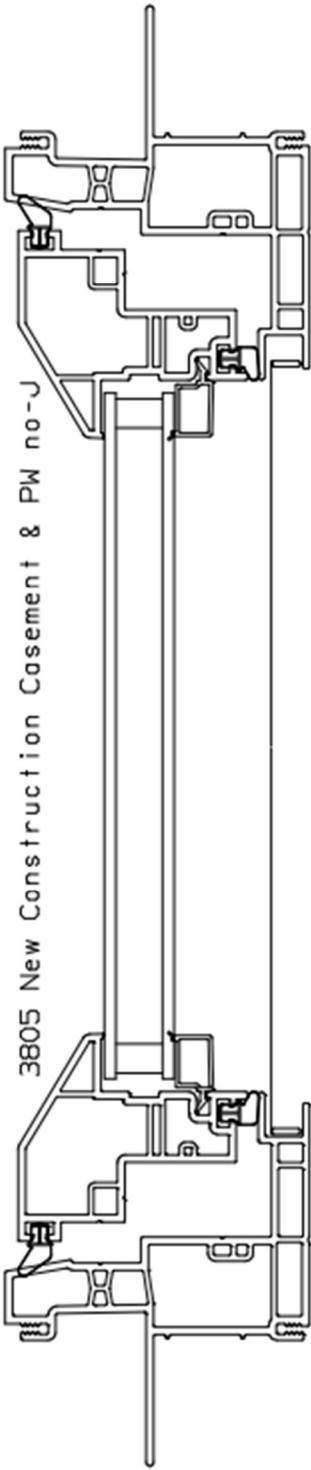

Moss Supply 3000 Series Product Line featuring both Replacement and New Construction Products.

Product Literature Includes Single Hung, Double Hung, Horizontal Slider, Picture Window, Casement and Awning Windows.

[www.mosssupply.com](http://www.mosssupply.com)

**moss**

**3300  
Replacement SH**

**3400 Single Hung**

[www.mosssupply.com](http://www.mosssupply.com)

3300 Replacement Single Hung

3400 New Construction Single Hung

3405 New Construction Single Hung no-J

**moss**

**3500 Double Hung**

**3600 Double Hung**

[www.mosssupply.com](http://www.mosssupply.com)

3500 Replacement Double Hung

3600 New Construction Double Hung

3605 New Construction Double Hung no-J

## **Moss Supply Standard Features and Options**

- 3 ¼” Replacement Frame Request 3300 SH, SL, PW, 3500 DH, SL, PW, 3700 SH, SL, CS, AW, PW.
- New Construction Frame Request 3400 SH, SL, PW, 3600 DH, SL, PW 3800 SH, SL, CS, AW, PW.
- No J-Channel N/C Frame Request 3405 SH, SL, PW, 3605 DH, SL, PW, 3805 SH, SL, CS, AW, PW.
- Maintenance-free vinyl extrusions with High-Performance Glass Option.
- Fully Welded Sash and Frame with weather-stripping for improved air infiltration values.
- SH and HS have Interlocking Meeting and Lock Rail for improved security.
- DH and DS have Interlocking Keeper and Lock Rail for improved security.
- Standard Phantom Casement Operator from Radisson (no lock handle).
- Flex Screen Standard all Casements and Awning windows.
- Available solid colors include White, Beige, and Clay.
- Exterior colors are available and include Black and Bronze Exterior with White Interior. Additional color options are available.
- Grid Options (GBG) between glass: 7/8” Flat and 18mm profile
- 1” SDL (Simulated Divided Lite) over 7/8” GBG
- Aluminum Roll Form screens with Fiberglass Mesh, SH, DH, and SL.
- WOCD (Window Operating Control Device) Latches to meet ASTM F2090-10 available Single Hung, Double Hung, Double Slider, Casement, and Awning.