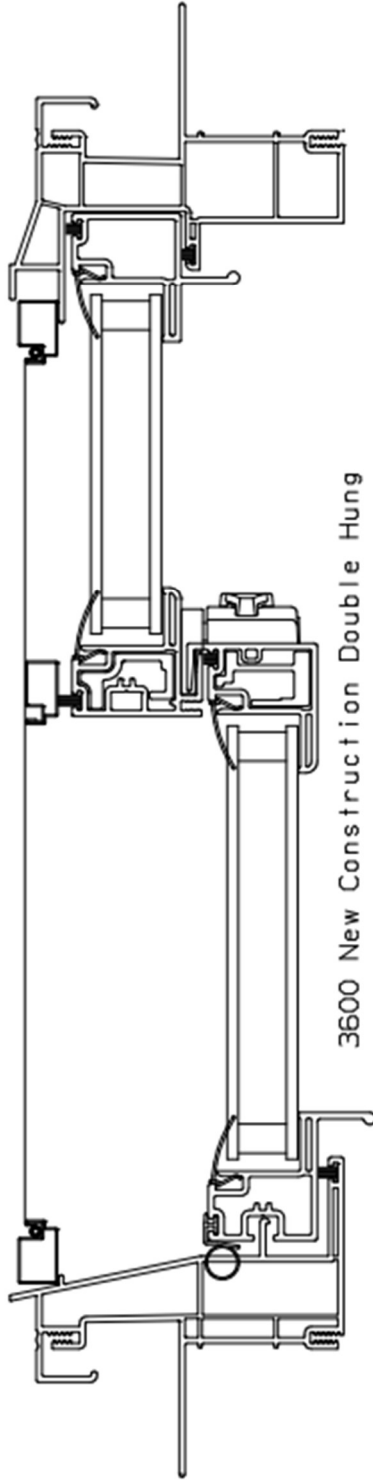

Moss Supply 3000 Series Product Line featuring both Replacement and New Construction Products.

Product Literature Includes Single Hung, Double Hung, Horizontal Slider, Picture Window, Casement and Awning Windows.

[www.mosssupply.com](http://www.mosssupply.com)

**moss**

**3300  
Replacement SH**

**3400 Single Hung**

[www.mosssupply.com](http://www.mosssupply.com)

3300 Replacement Single Hung

3400 New Construction Single Hung

3405 New Construction Single Hung no-J

**moss**

**3500 Double Hung**

**3600 Double Hung**

[www.mosssupply.com](http://www.mosssupply.com)

3500 Replacement Double Hung

3600 New Construction Double Hung

3605 New Construction Double Hung no-J

## **Moss Supply Standard Features and Options**

- 3 ¼” Replacement Frame Request 3300 SH, SL, PW, 3500 DH, SL, PW, 3700 SH, SL, CS, AW, PW.
- New Construction Frame Request 3400 SH, SL, PW, 3600 DH, SL, PW 3800 SH, SL, CS, AW, PW.
- No J-Channel N/C Frame Request 3405 SH, SL, PW, 3605 DH, SL, PW, 3805 SH, SL, CS, AW, PW.
- Maintenance-free vinyl extrusions with High-Performance Glass Option.
- Fully Welded Sash and Frame with weather-stripping for improved air infiltration values.
- SH and HS have Interlocking Meeting and Lock Rail for improved security.
- DH and DS have Interlocking Keeper and Lock Rail for improved security.
- Standard Phantom Casement Operator from Radisson (no lock handle).
- Flex Screen Standard all Casements and Awning windows.
- Available solid colors include White, Beige, and Clay.
- Exterior colors are available and include Black and Bronze Exterior with White Interior. Additional color options are available.
- Grid Options (GBG) between glass: 7/8” Flat and 18mm profile
- 1” SDL (Simulated Divided Lite) over 7/8” GBG
- Aluminum Roll Form screens with Fiberglass Mesh, SH, DH, and SL.
- WOCD (Window Operating Control Device) Latches to meet ASTM F2090-10 available Single Hung, Double Hung, Double Slider, Casement, and Awning.