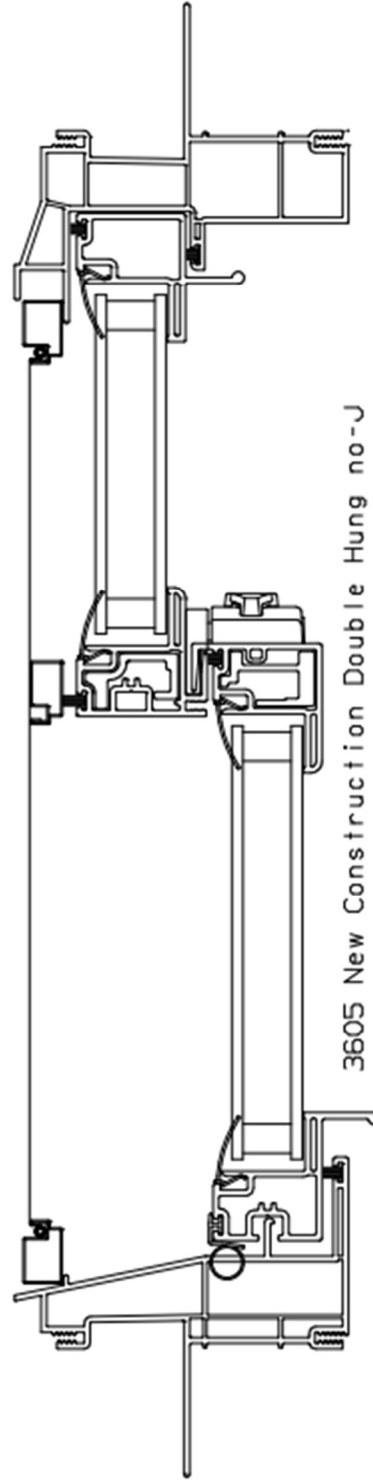

Moss Supply 3000 Series Product Line featuring both Replacement and New Construction Products.

Product Literature Includes Single Hung, Double Hung, Horizontal Slider, Picture Window, Casement and Awning Windows.

[www.mosssupply.com](http://www.mosssupply.com)

**moss**

**3300  
Replacement SH**

**3400 Single Hung**

[www.mosssupply.com](http://www.mosssupply.com)

3300 Replacement Single Hung

3400 New Construction Single Hung

3405 New Construction Single Hung no-J

**moss**

**3500 Double Hung**

**3600 Double Hung**

[www.mosssupply.com](http://www.mosssupply.com)

3500 Replacement Double Hung

3600 New Construction Double Hung

3605 New Construction Double Hung no-J

## **Moss Supply Standard Features and Options**

- 3 ¼” Replacement Frame Request 3300 SH, SL, PW, 3500 DH, SL, PW, 3700 SH, SL, CS, AW, PW.
- New Construction Frame Request 3400 SH, SL, PW, 3600 DH, SL, PW 3800 SH, SL, CS, AW, PW.
- No J-Channel N/C Frame Request 3405 SH, SL, PW, 3605 DH, SL, PW, 3805 SH, SL, CS, AW, PW.
- Maintenance-free vinyl extrusions with High-Performance Glass Option.
- Fully Welded Sash and Frame with weather-stripping for improved air infiltration values.
- SH and HS have Interlocking Meeting and Lock Rail for improved security.
- DH and DS have Interlocking Keeper and Lock Rail for improved security.
- Standard Phantom Casement Operator from Radisson (no lock handle).
- Flex Screen Standard all Casements and Awning windows.
- Available solid colors include White, Beige, and Clay.
- Exterior colors are available and include Black and Bronze Exterior with White Interior. Additional color options are available.
- Grid Options (GBG) between glass: 7/8” Flat and 18mm profile
- 1” SDL (Simulated Divided Lite) over 7/8” GBG
- Aluminum Roll Form screens with Fiberglass Mesh, SH, DH, and SL.
- WOCD (Window Operating Control Device) Latches to meet ASTM F2090-10 available Single Hung, Double Hung, Double Slider, Casement, and Awning.