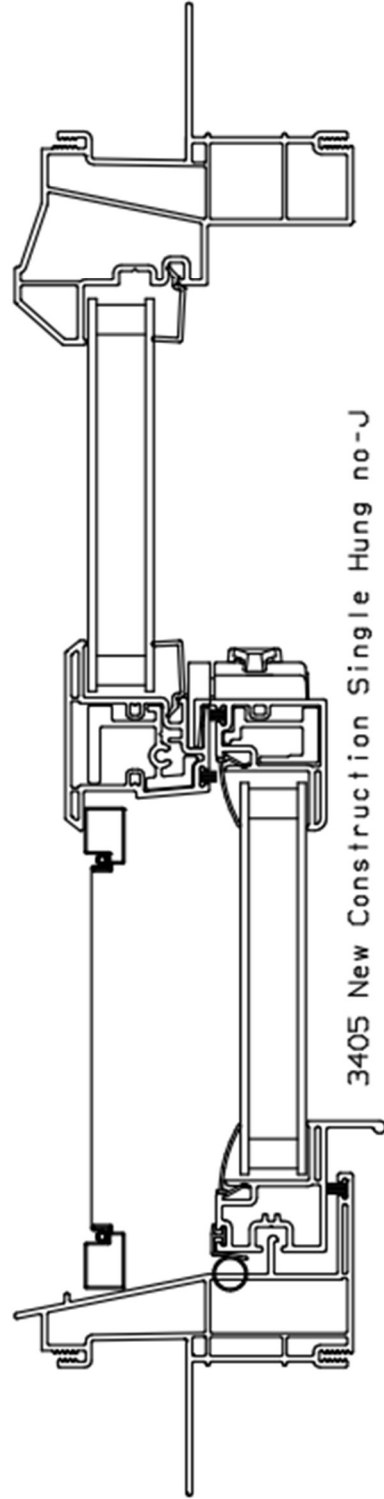

Moss Supply 3000 Series Product Line featuring both Replacement and New Construction Products.

Product Literature Includes Single Hung, Double Hung, Horizontal Slider, Picture Window, Casement and Awning Windows.

[www.mosssupply.com](http://www.mosssupply.com)

**moss**

**3300  
Replacement SH**

**3400 Single Hung**

[www.mosssupply.com](http://www.mosssupply.com)

3300 Replacement Single Hung

3400 New Construction Single Hung

## **Moss Supply Standard Features and Options**

- 3 ¼” Replacement Frame Request 3300 SH, SL, PW, 3500 DH, SL, PW, 3700 SH, SL, CS, AW, PW.
- New Construction Frame Request 3400 SH, SL, PW, 3600 DH, SL, PW 3800 SH, SL, CS, AW, PW.
- No J-Channel N/C Frame Request 3405 SH, SL, PW, 3605 DH, SL, PW, 3805 SH, SL, CS, AW, PW.
- Maintenance-free vinyl extrusions with High-Performance Glass Option.
- Fully Welded Sash and Frame with weather-stripping for improved air infiltration values.
- SH and HS have Interlocking Meeting and Lock Rail for improved security.
- DH and DS have Interlocking Keeper and Lock Rail for improved security.
- Standard Phantom Casement Operator from Radisson (no lock handle).
- Flex Screen Standard all Casements and Awning windows.
- Available solid colors include White, Beige, and Clay.
- Exterior colors are available and include Black and Bronze Exterior with White Interior. Additional color options are available.
- Grid Options (GBG) between glass: 7/8” Flat and 18mm profile
- 1” SDL (Simulated Divided Lite) over 7/8” GBG
- Aluminum Roll Form screens with Fiberglass Mesh, SH, DH, and SL.
- WOCD (Window Operating Control Device) Latches to meet ASTM F2090-10 available Single Hung, Double Hung, Double Slider, Casement, and Awning.

## Moss Supply Window Shapes and Configurations

*Quarter Circle*

*Half Circle*

*Segment*

*Single unit*

*Double mullied unit*

*Triple mullied unit*

*Horizontal Sliders*