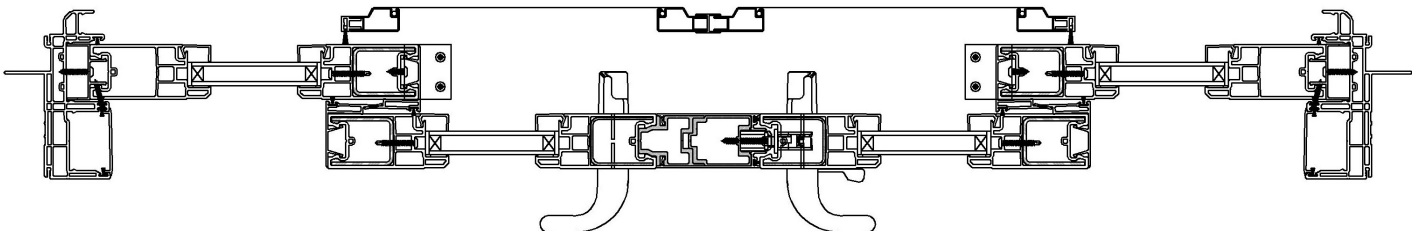

Sidelights

Enhance
Your
Door
Design

Four-panel configuration available OXO.

Siding panel handing outside looking in (X=sliding panel).

Four-panel configuration. Both center panels open OXXO (must specify handle side active/keeper side passive)

7300 Patio Door

Features

- French-Style Sliding Patio Door with 3-7/8" panels
- Fully-welded multi-hollow frame and panel for improved DP rating
- Full perimeter weather-stripping in frame for improved air infiltration test results
- Deep-pocket interlocks for improved energy efficiency and performance
- Concealed tandem face-adjust rollers for ease of adjustment
- Standard two-point locking hardware
- Improved shading glass standard
- Available for New Construction and Replacement applications

Configurations

- Siding panel handing outside looking in (X=sliding panel)
- Two-panel configuration available OX or XO
- Three-panel configuration center panel OXO slides left or right (must specify slide direction)
- Four-panel configuration. Both center panels open OXXO (must specify handle side active/keeper side passive)