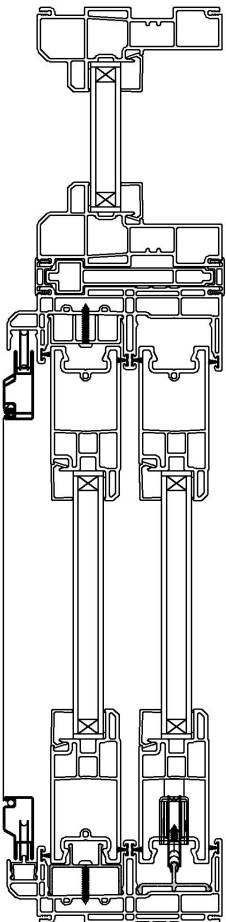

moss

7300 Series Patio Door

The 7300 Series Sliding Patio Door is the stylish choice!

From aesthetic appeal to expert construction and energy efficiency, you can expect the best from your 7300 Sliding Patio Door. These doors meet all energy efficiency requirements while keeping your home looking stylish.

Available for New Construction and Replacement Applications

7300 Sliding Patio Door

Two-panel configuration available OX or XO.

Siding panel handing outside looking in (X=sliding panel)

Enhance Your Door Design

Transom

Sidelights

Available for New Construction and Replacement Applications

7300 Sliding Patio Door

Three-panel configuration available OXO.

Siding panel handing outside looking in (X=sliding panel).

Three-panel configuration center panel OXO slides left or right (must specify slide direction)