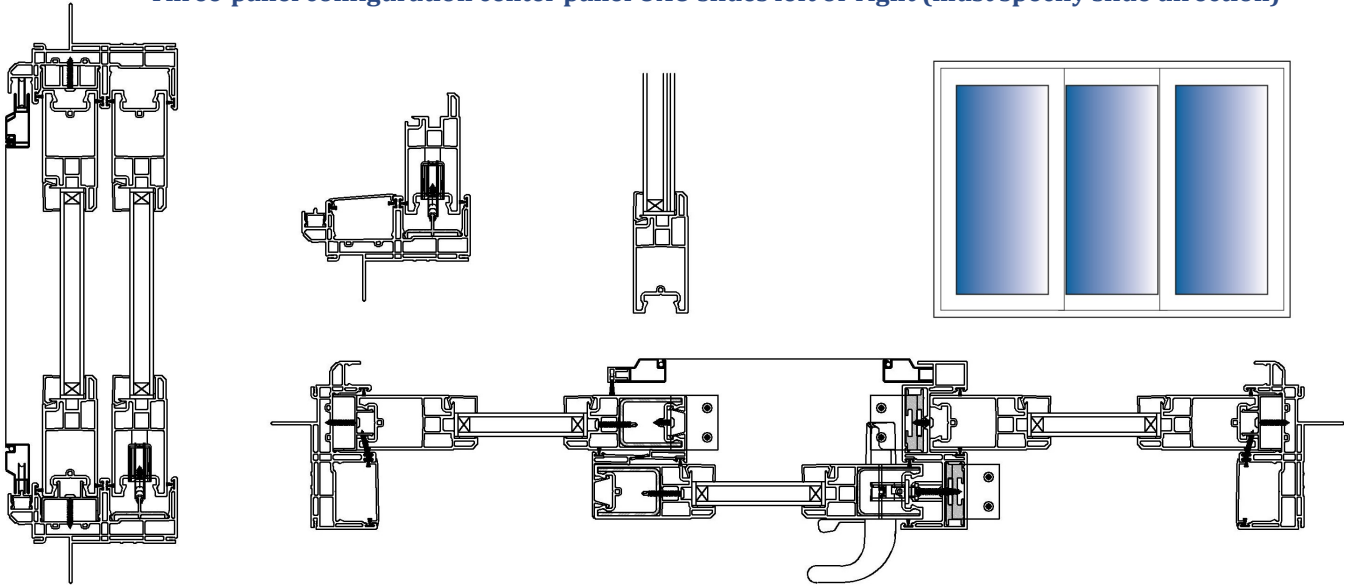

Transom

Sidelights

Available for New Construction and Replacement Applications

7300 Sliding Patio Door

Three-panel configuration available OXO.

Siding panel handing outside looking in (X=sliding panel).

Three-panel configuration center panel OXO slides left or right (must specify slide direction)

Sidelights

Enhance
Your
Door
Design

Four-panel configuration available OXO.

Siding panel handing outside looking in (X=sliding panel).

Four-panel configuration. Both center panels open OXXO (must specify handle side active/keeper side passive)

7300 Patio Door

Features

- French-Style Sliding Patio Door with 3-7/8" panels
- Fully-welded multi-hollow frame and panel for improved DP rating
- Full perimeter weather-stripping in frame for improved air infiltration test results
- Deep-pocket interlocks for improved energy efficiency and performance
- Concealed tandem face-adjust rollers for ease of adjustment
- Standard two-point locking hardware
- Improved shading glass standard
- Available for New Construction and Replacement applications