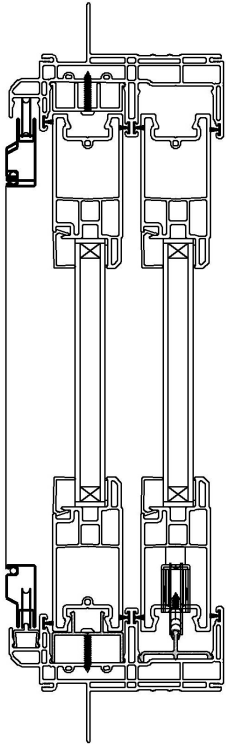

moss

7300 Series Patio Door

The 7300 Series Sliding Patio Door is the stylish choice!

From aesthetic appeal to expert construction and energy efficiency, you can expect the best from your 7300 Sliding Patio Door. These doors meet all energy efficiency requirements while keeping your home looking stylish.

Available for New Construction and Replacement Applications

7300 Sliding Patio Door

Two-panel configuration available OX or XO.

Siding panel handing outside looking in (X=sliding panel)

Enhance Your Door Design

Transom

Sidelights

Available for New Construction and Replacement Applications

7300 Sliding Patio Door

Three-panel configuration available OXO.

Siding panel handing outside looking in (X=sliding panel).

Three-panel configuration center panel OXO slides left or right (must specify slide direction)