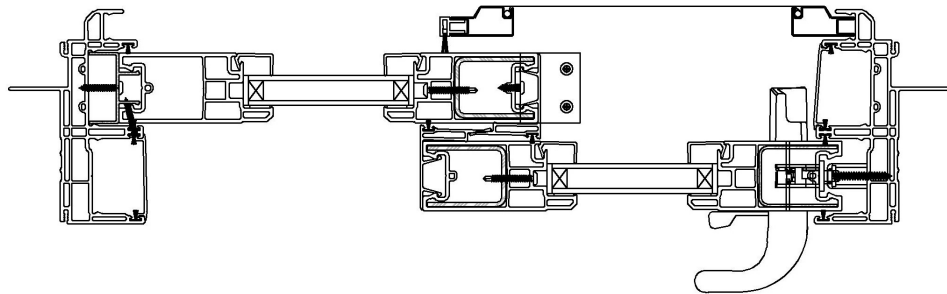

moss

7300 Series Patio Door

The 7300 Series Sliding Patio Door is the stylish choice!

From aesthetic appeal to expert construction and energy efficiency, you can expect the best from your 7300 Sliding Patio Door. These doors meet all energy efficiency requirements while keeping your home looking stylish.

Available for New Construction and Replacement Applications

7300 Sliding Patio Door

Two-panel configuration available OX or XO.

Siding panel handing outside looking in (X=sliding panel)

Enhance Your Door Design